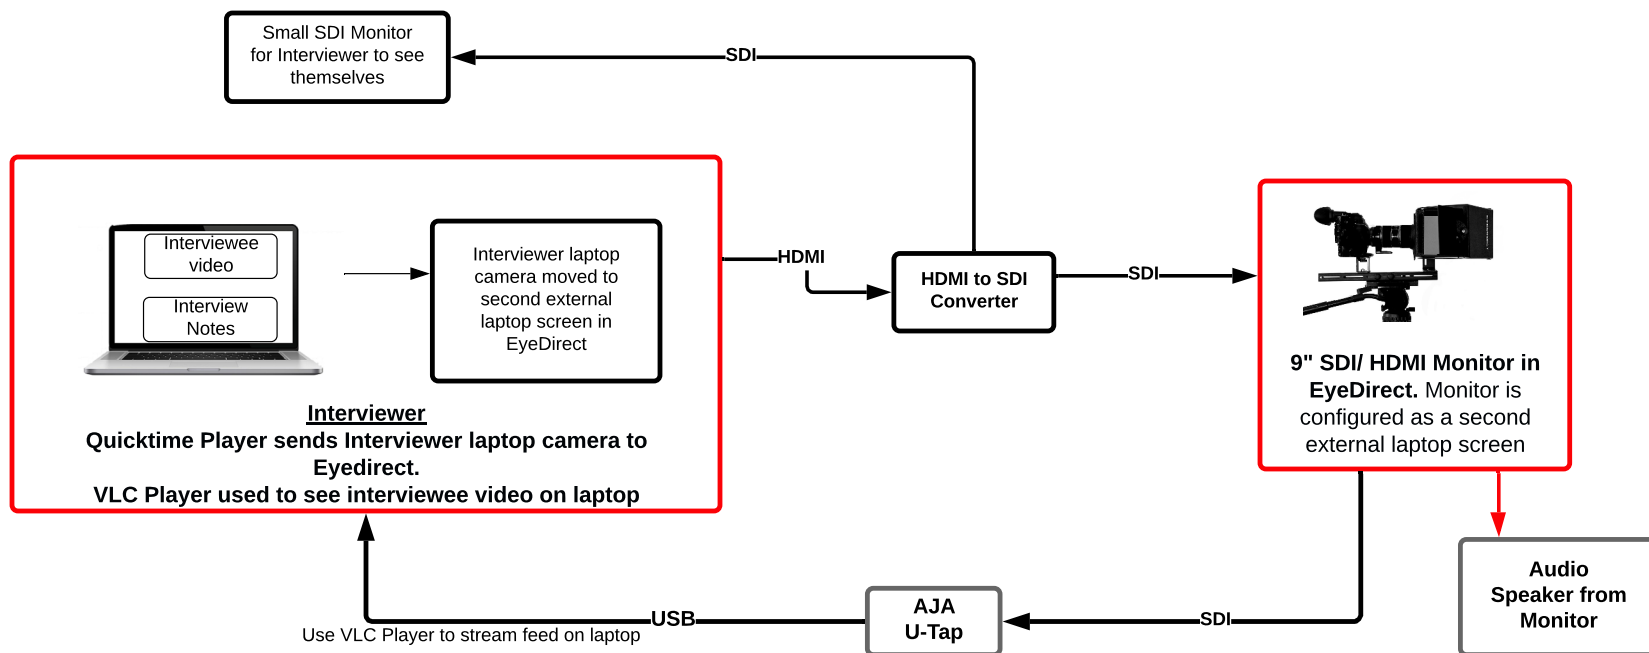

## Interratron: Using EyeDirect and Laptop - Hardwired

This is a hardwired version of the classic two person interratron. Except it uses an EyeDirect and laptop instead of two teleprompters.

The interviewers laptop camera is captured using Quicktime Player and sent to the monitor in the EyeDirect via HDMI out. The Eyedirect monitor is configured as an external second monitor on the laptop. This avoid the interviewer seeing their own image on the laptop.

The Interviewee video is sent from the production camera to the interviewers laptop via AJA U-Tap. VLC Player is used on the laptop to open the incoming stream. On the laptop you can minimize the interviewee image which leaves room on the laptop for the interviewers notes!

If the interviewer wants to see themselves on a monitor for positioning the simplest way is to use the second SDI out on the Blackmagic HDMI to SDI converter and send to a small monitor placed near the laptop

\* The EyeDirect requires a custom 9 -10" SDI monitor for optimal sizing.